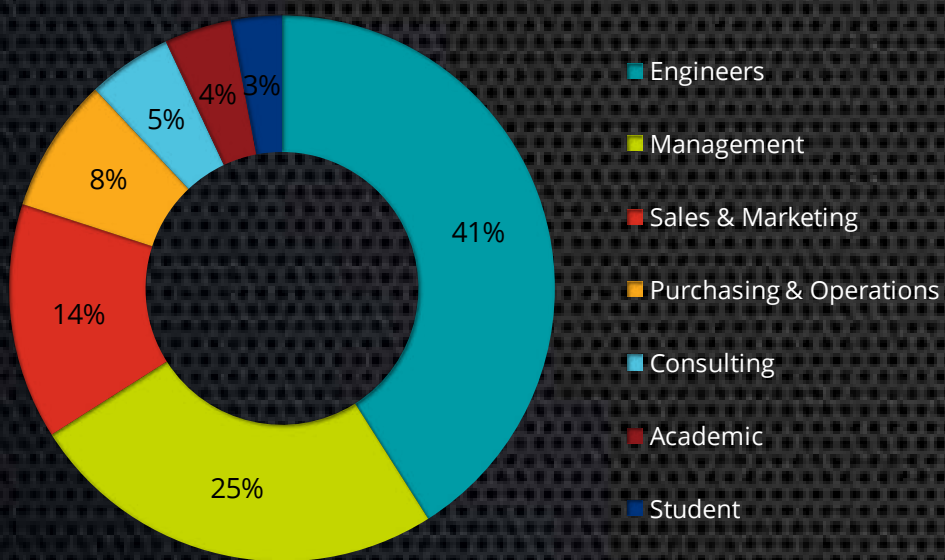

OUR MEMBERS

MEMBER FUNCTIONS